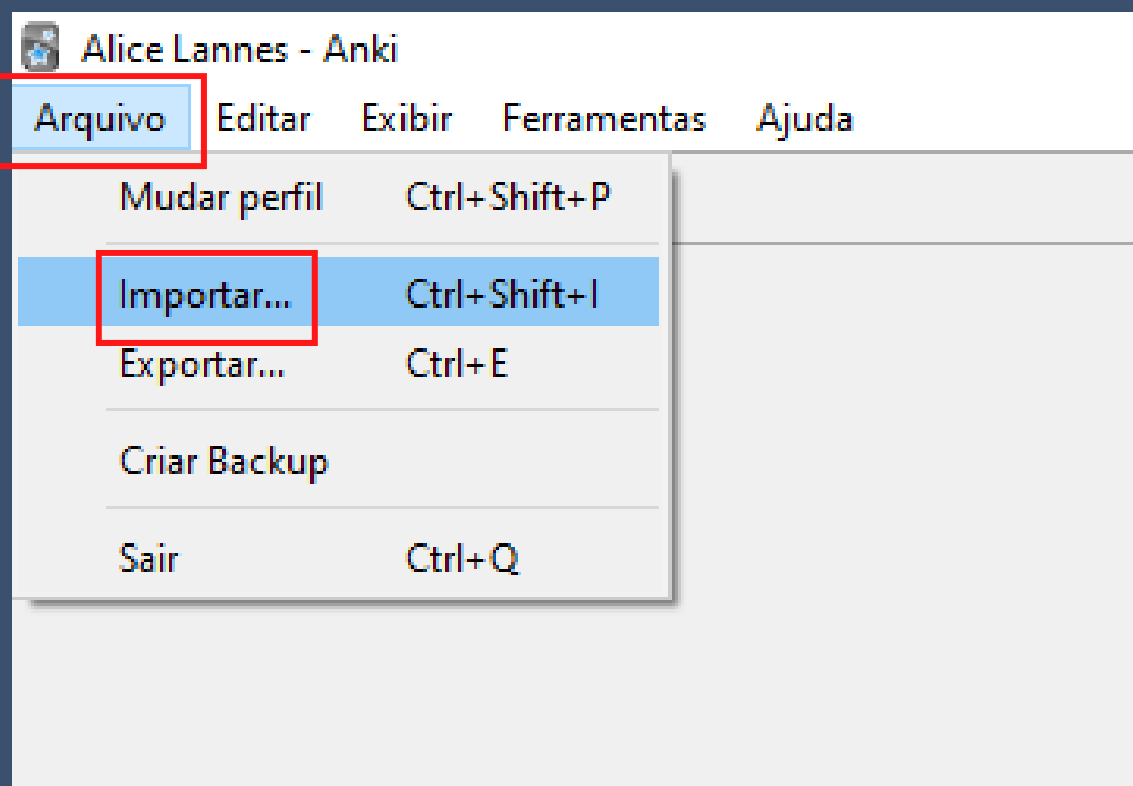

IMPORTANDO OS CARDS

1. Finalizada a instalação, abra o aplicativo do Anki (observe o local em que você salvou o arquivo)
2. Faça login no aplicativo
3. No canto superior esquerdo, vá em arquivo > importar