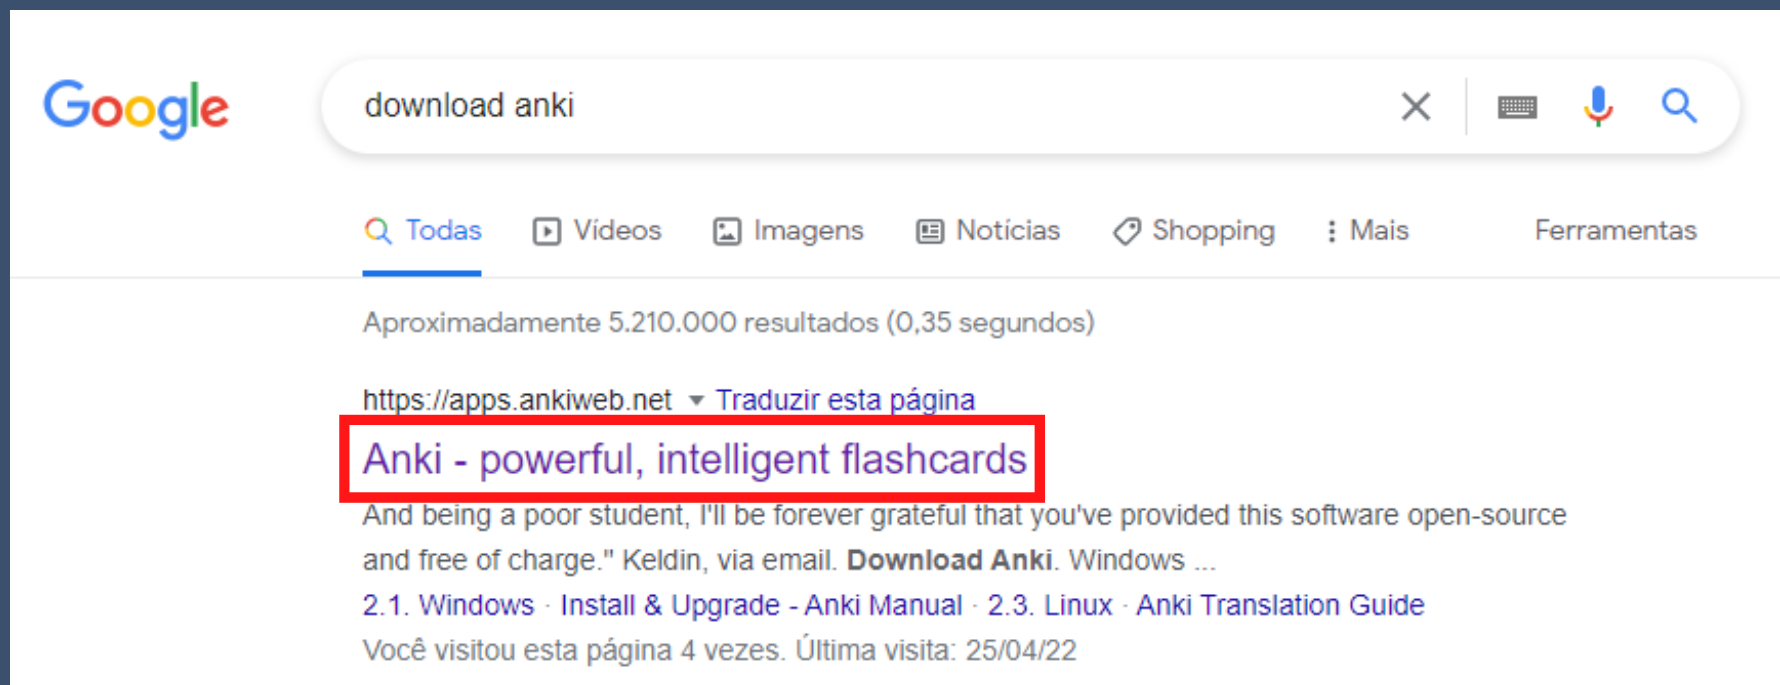

Baixando no Windows

1. Vá no Google e pesquise por "download anki"
2. Clique no primeiro link que vai aparecer