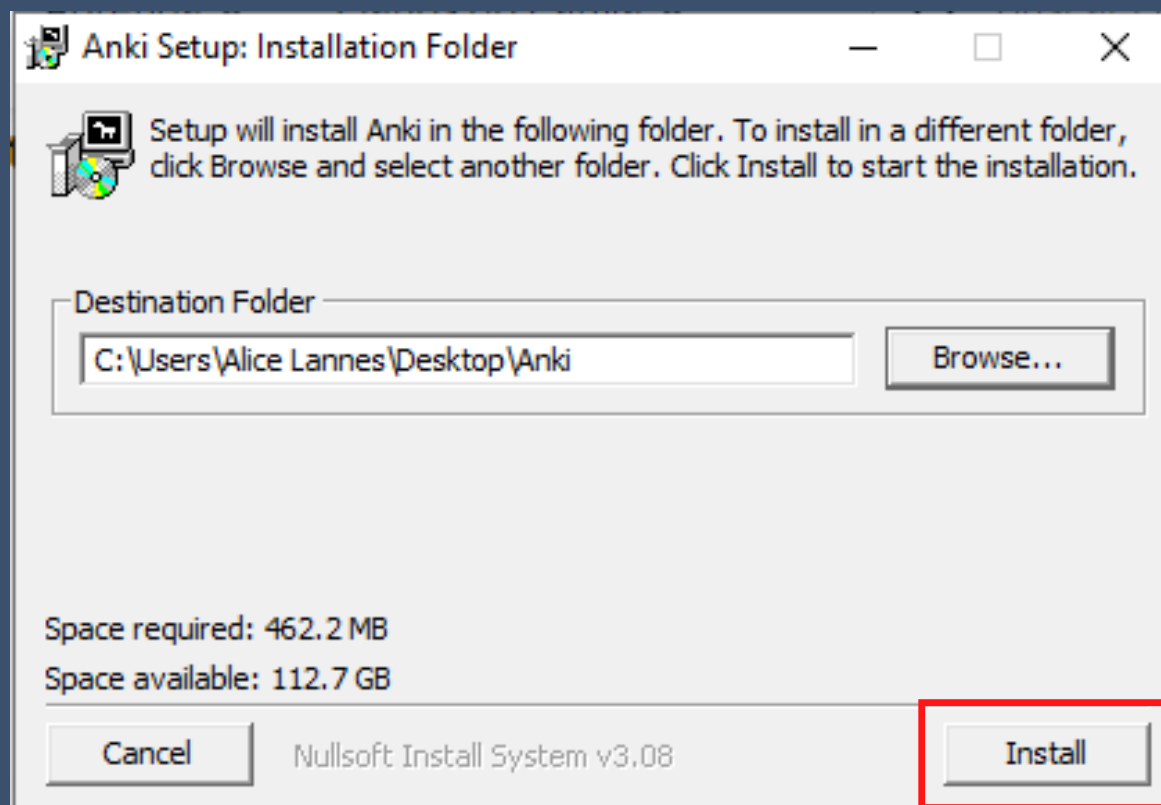

4. Aguarde o download terminar, abra o arquivo e clique em "install"